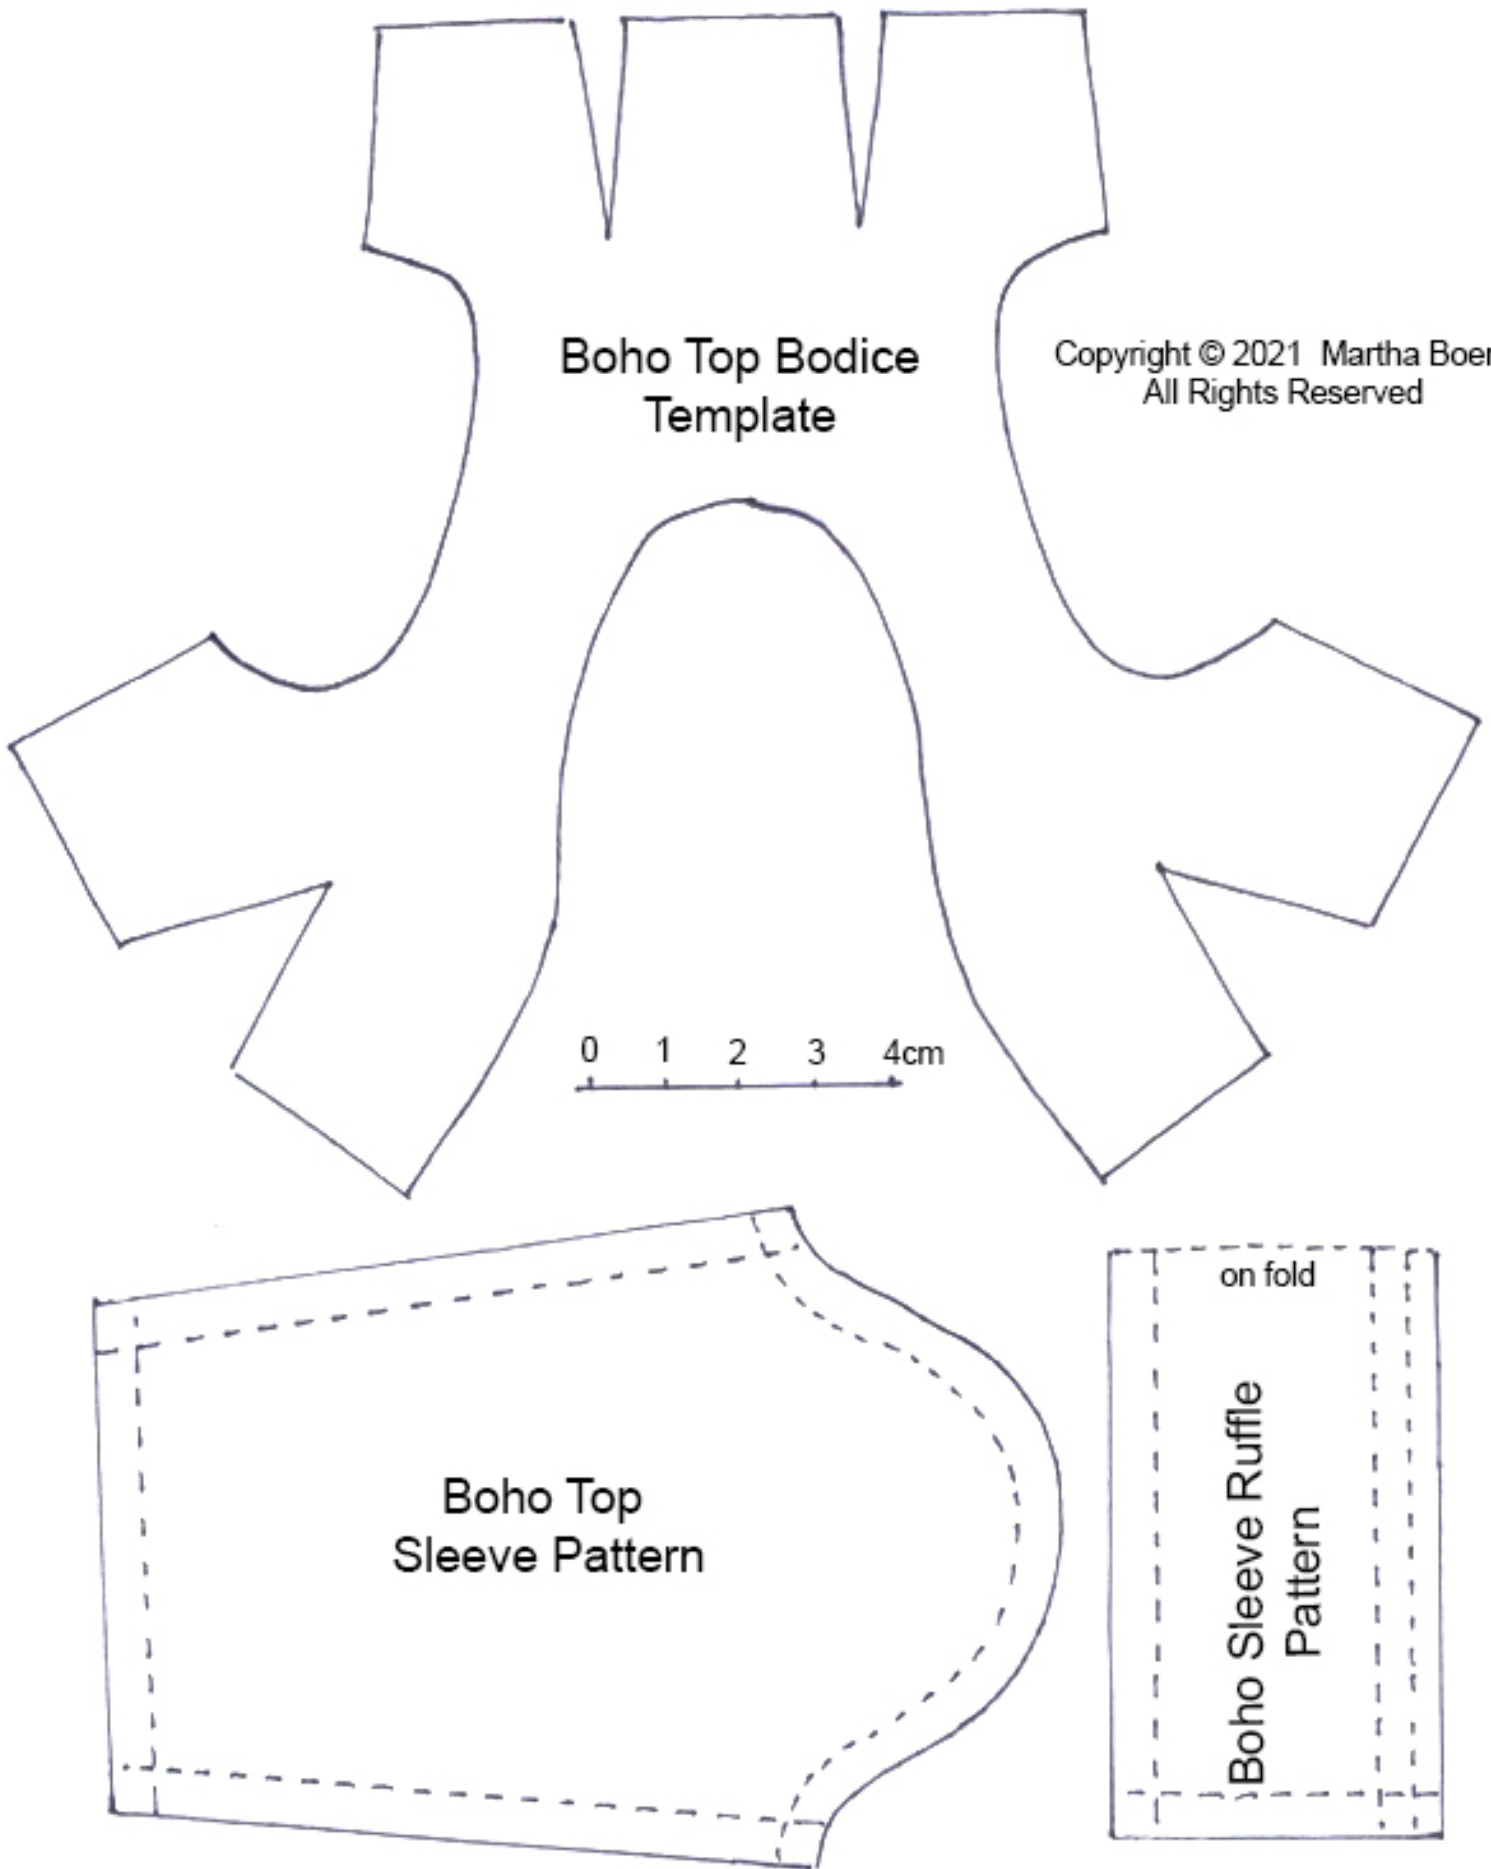

Naomi Boho Top

Boho Top Bodice
Template

Copyright © 2021 Martha Boers
All Rights Reserved

0 1 2 3 4cm

Boho Top
Sleeve Pattern

on fold

Boho Sleeve Ruffle
Pattern

Naomi Leggings & High Socks

Copyright © 2021 Martha Boers
All Rights Reserved

on fold

Boho Top Skirt Pattern

Boho Top - page 2
Copyright © 2021 Martha Boers
All Rights Reserved

Boho Top Underskirt
Pattern

on fold

FID Hat and Shawl

Copyright © 2021 Martha Boers