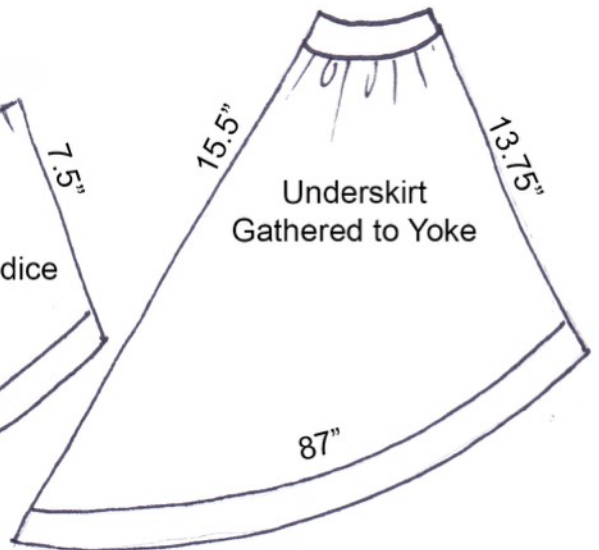

Skirt Yoke & Bow

Copyright © 2020 Martha Boers
All Rights Reserved

Underskirt Yoke Template

Bow Template

On Fold