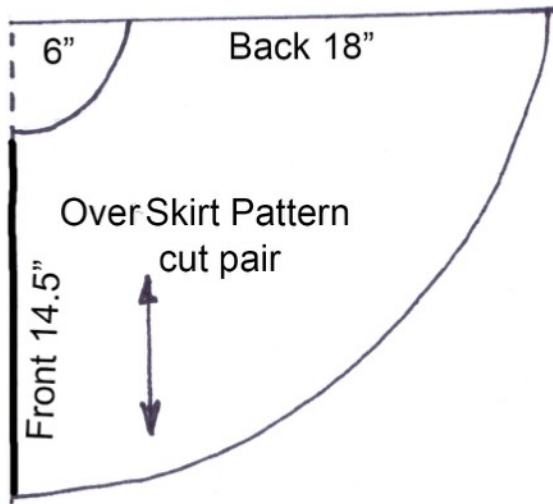

Shoulder Puff Pattern

Copyright © 2020 Martha Boers
All Rights Reserved

Underskirt
14" x 34"

Medieval Under Bodice Template

Medieval/Renaissance Under Bodice

FID Medieval/Renaissance Sleeves & Skirt

Copyright © 2020 Martha Boers
All Rights Reserved

FID Hanging Sleeve Template

cut pair

A

attach bottom section

B

FID Lady Medieval/Renaissance Over Bodice

Copyright © 2020 Martha Boers
All Rights Reserved

FID Medieval/Renaissance Lady Hats