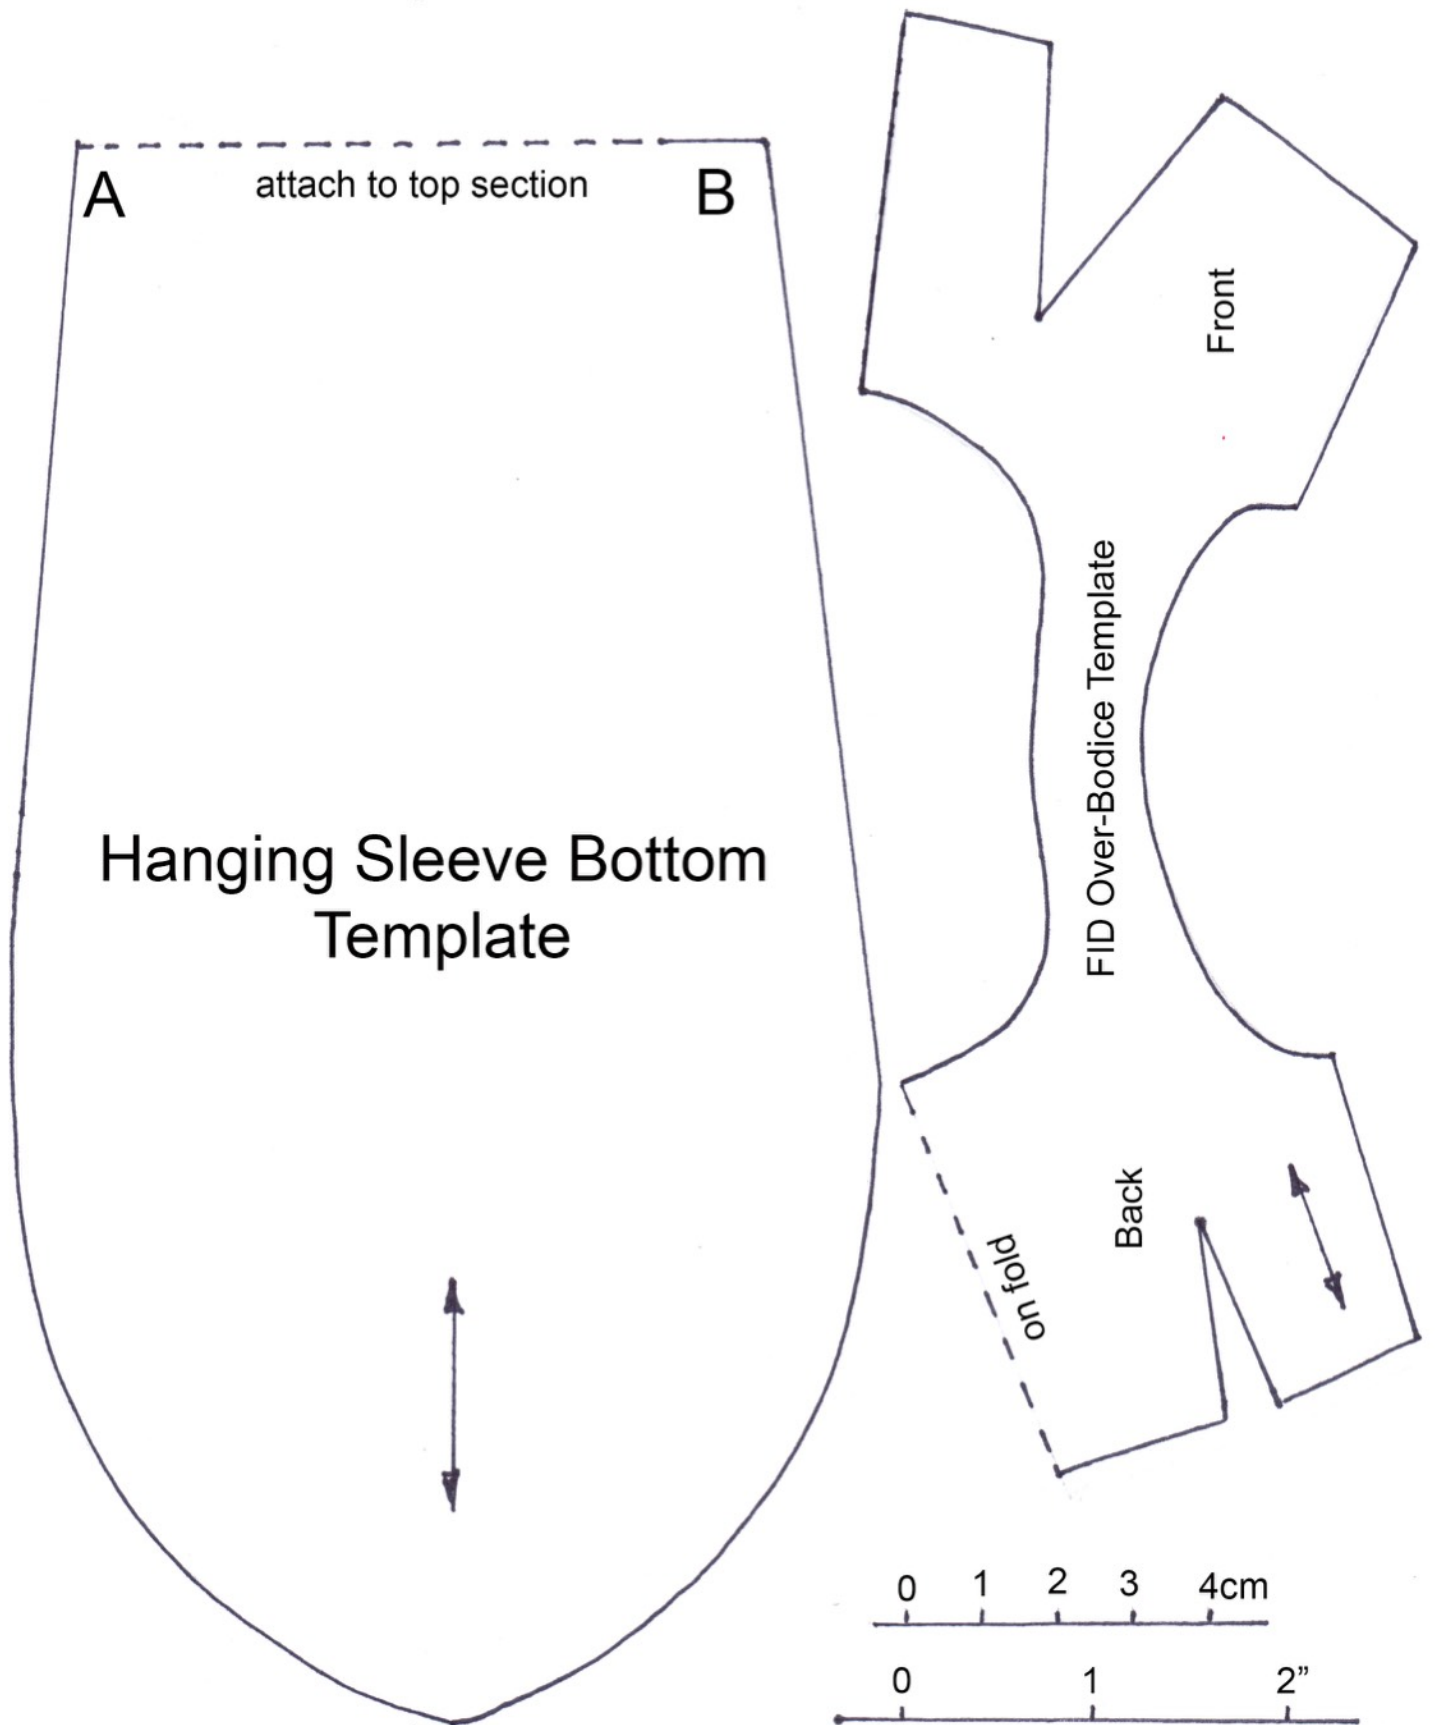

Shoulder Puff Pattern

Copyright © 2020 Martha Boers
All Rights Reserved

Underskirt
14" x 34"

Medieval Under Bodice Template

Medieval/Renaissance Under Bodice

FID Medieval/Renaissance Sleeves & Skirt

Copyright © 2020 Martha Boers
All Rights Reserved

FID Hanging Sleeve Template

cut pair

A

attach bottom section

B

FID Lady Medieval/Renaissance Over Bodice

Copyright © 2020 Martha Boers
All Rights Reserved

FID Medieval/Renaissance Lady Hats