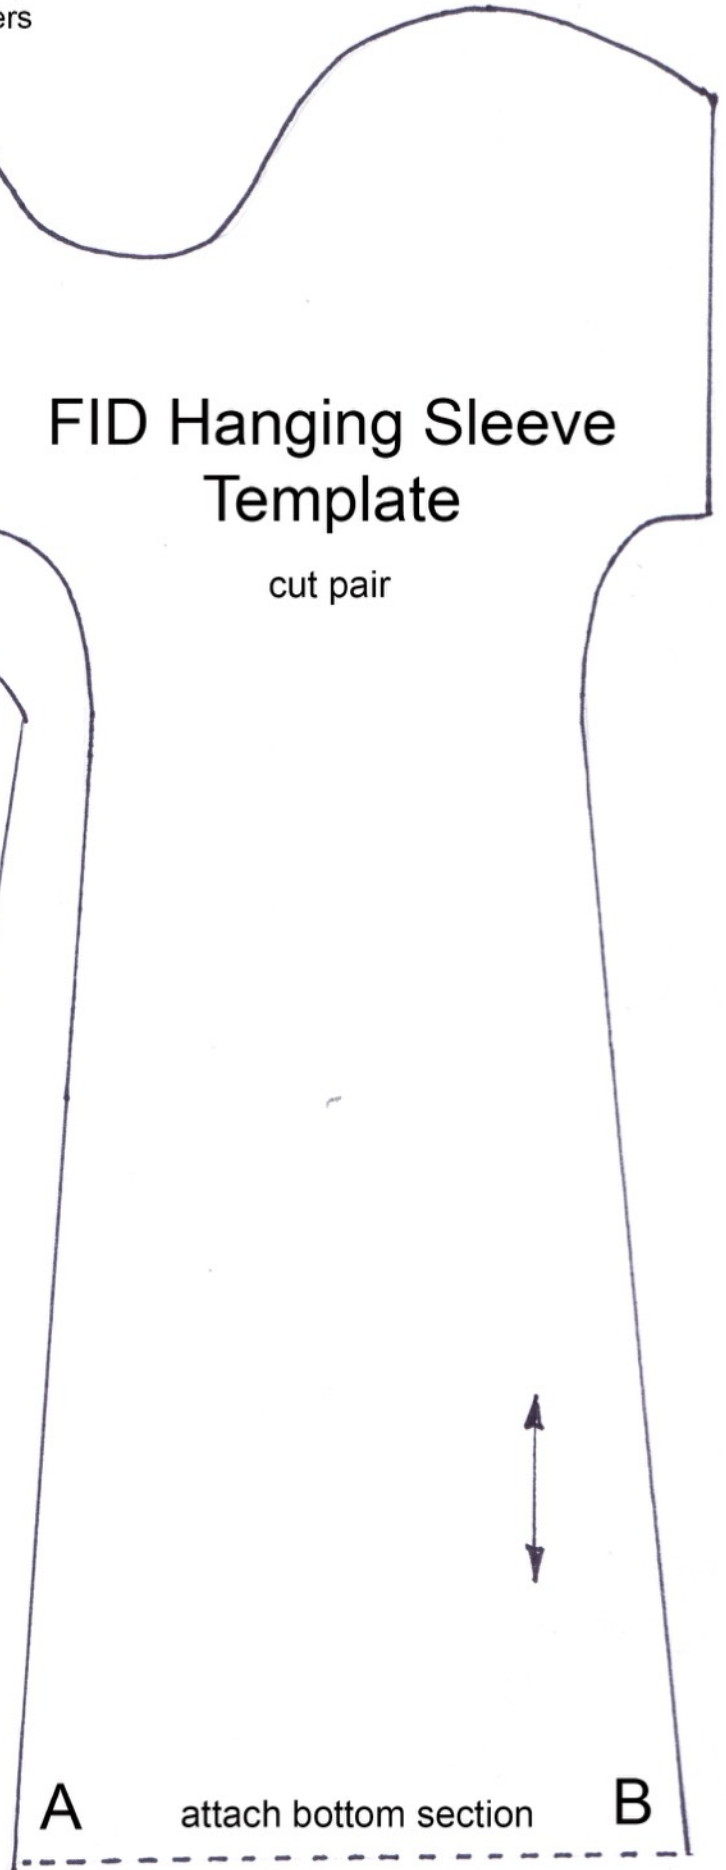

Shoulder Puff Pattern

Copyright © 2020 Martha Boers
All Rights Reserved

Underskirt
14" x 34"

Medieval Under Bodice Template

Medieval/Renaissance Under Bodice

FID Medieval/Renaissance Sleeves & Skirt

Copyright © 2020 Martha Boers
All Rights Reserved

FID Hanging Sleeve Template

cut pair

A

attach bottom section

B

FID Lady Medieval/Renaissance Over Bodice

Copyright © 2020 Martha Boers
All Rights Reserved

FID Medieval/Renaissance Lady Hats