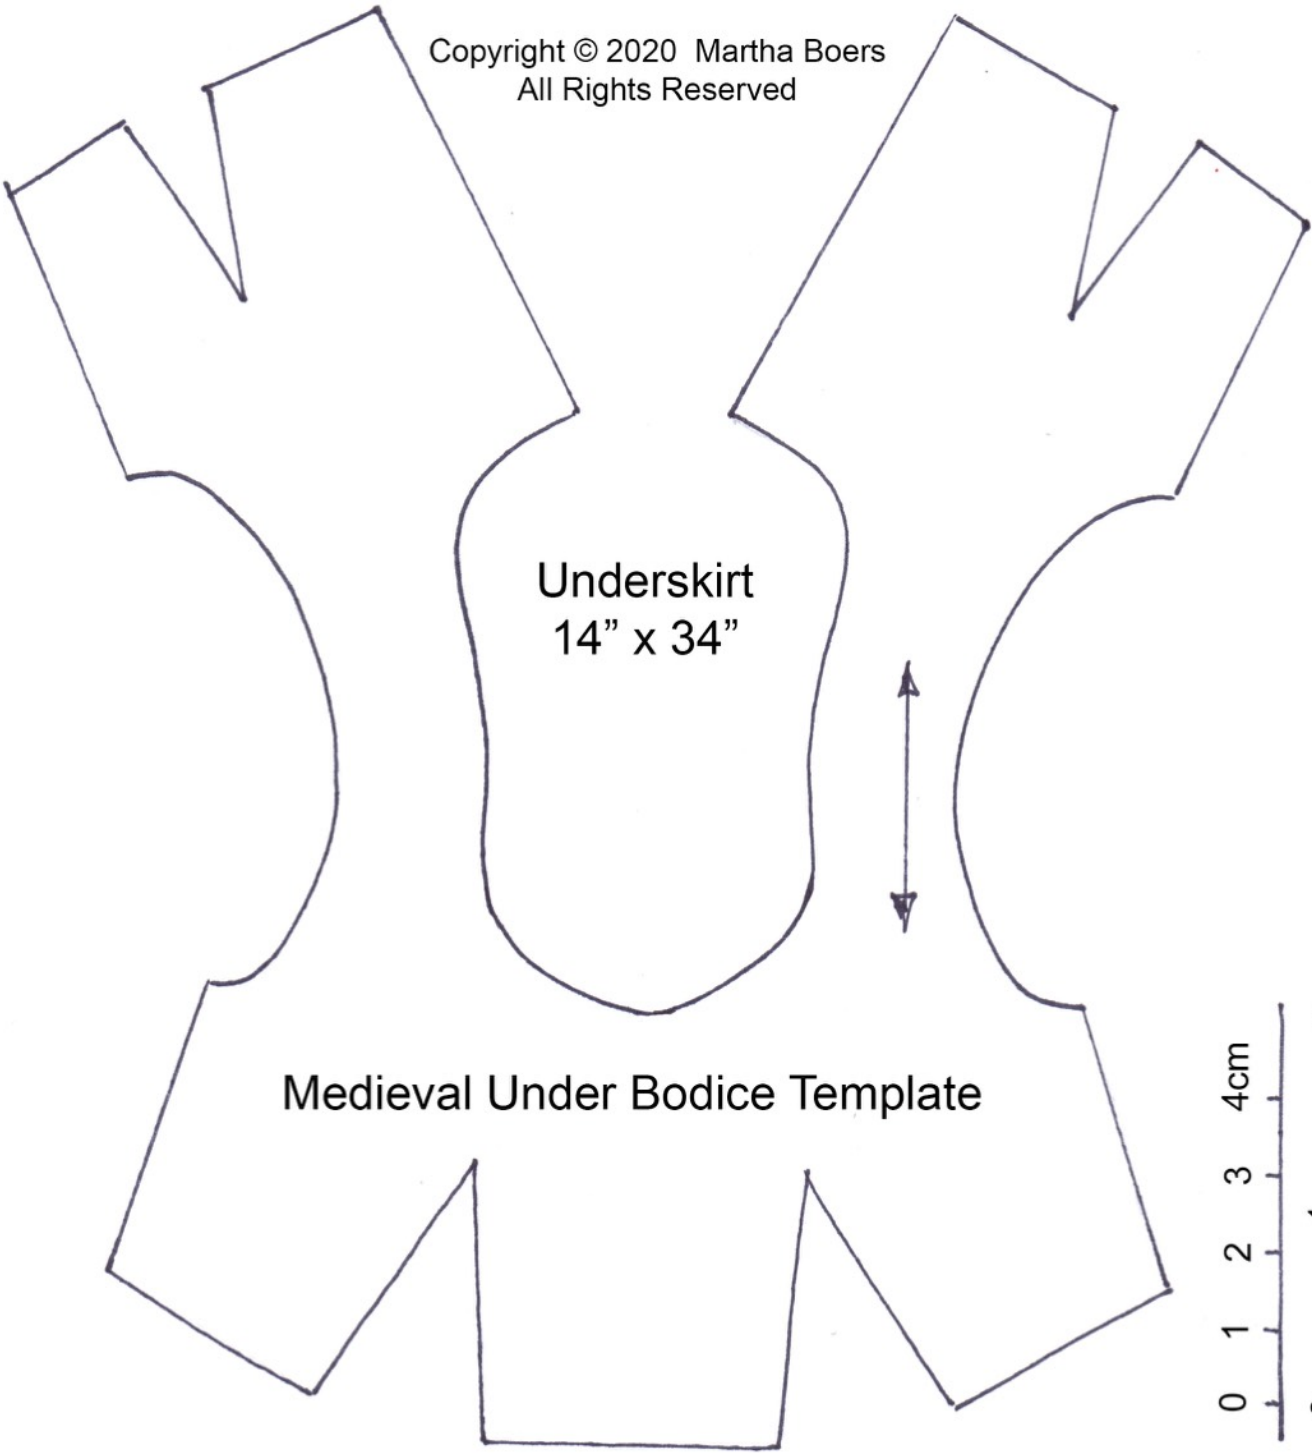

Shoulder Puff Pattern

Copyright © 2020 Martha Boers
All Rights Reserved

Underskirt
14" x 34"

Medieval Under Bodice Template

Medieval/Renaissance Under Bodice

FID Medieval/Renaissance Sleeves & Skirt

Copyright © 2020 Martha Boers
All Rights Reserved

FID Hanging Sleeve Template

cut pair

A

attach bottom section

B

FID Lady Medieval/Renaissance Over Bodice

Copyright © 2020 Martha Boers
All Rights Reserved

FID Medieval/Renaissance Lady Hats