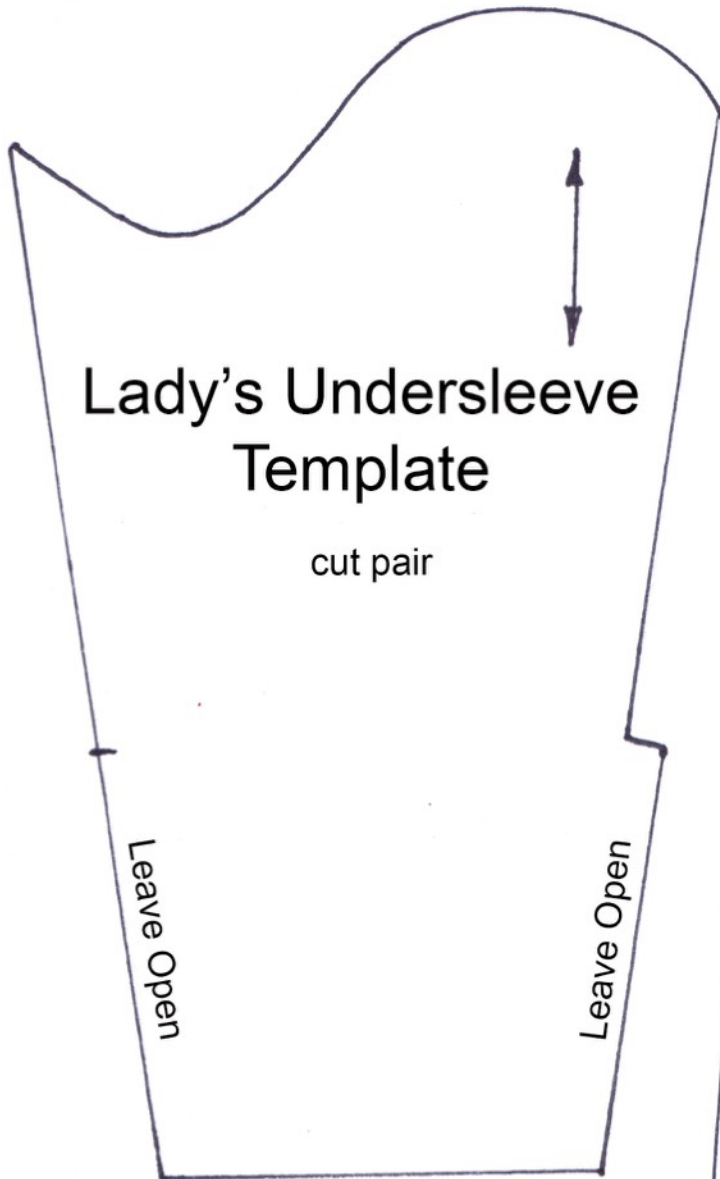

Shoulder Puff Pattern

Copyright © 2020 Martha Boers
All Rights Reserved

Underskirt
14" x 34"

Medieval Under Bodice Template

Medieval/Renaissance Under Bodice

FID Medieval/Renaissance Sleeves & Skirt

Copyright © 2020 Martha Boers
All Rights Reserved

FID Hanging Sleeve Template

cut pair

A

attach bottom section

B

FID Lady Medieval/Renaissance Over Bodice

Copyright © 2020 Martha Boers
All Rights Reserved

FID Medieval/Renaissance Lady Hats